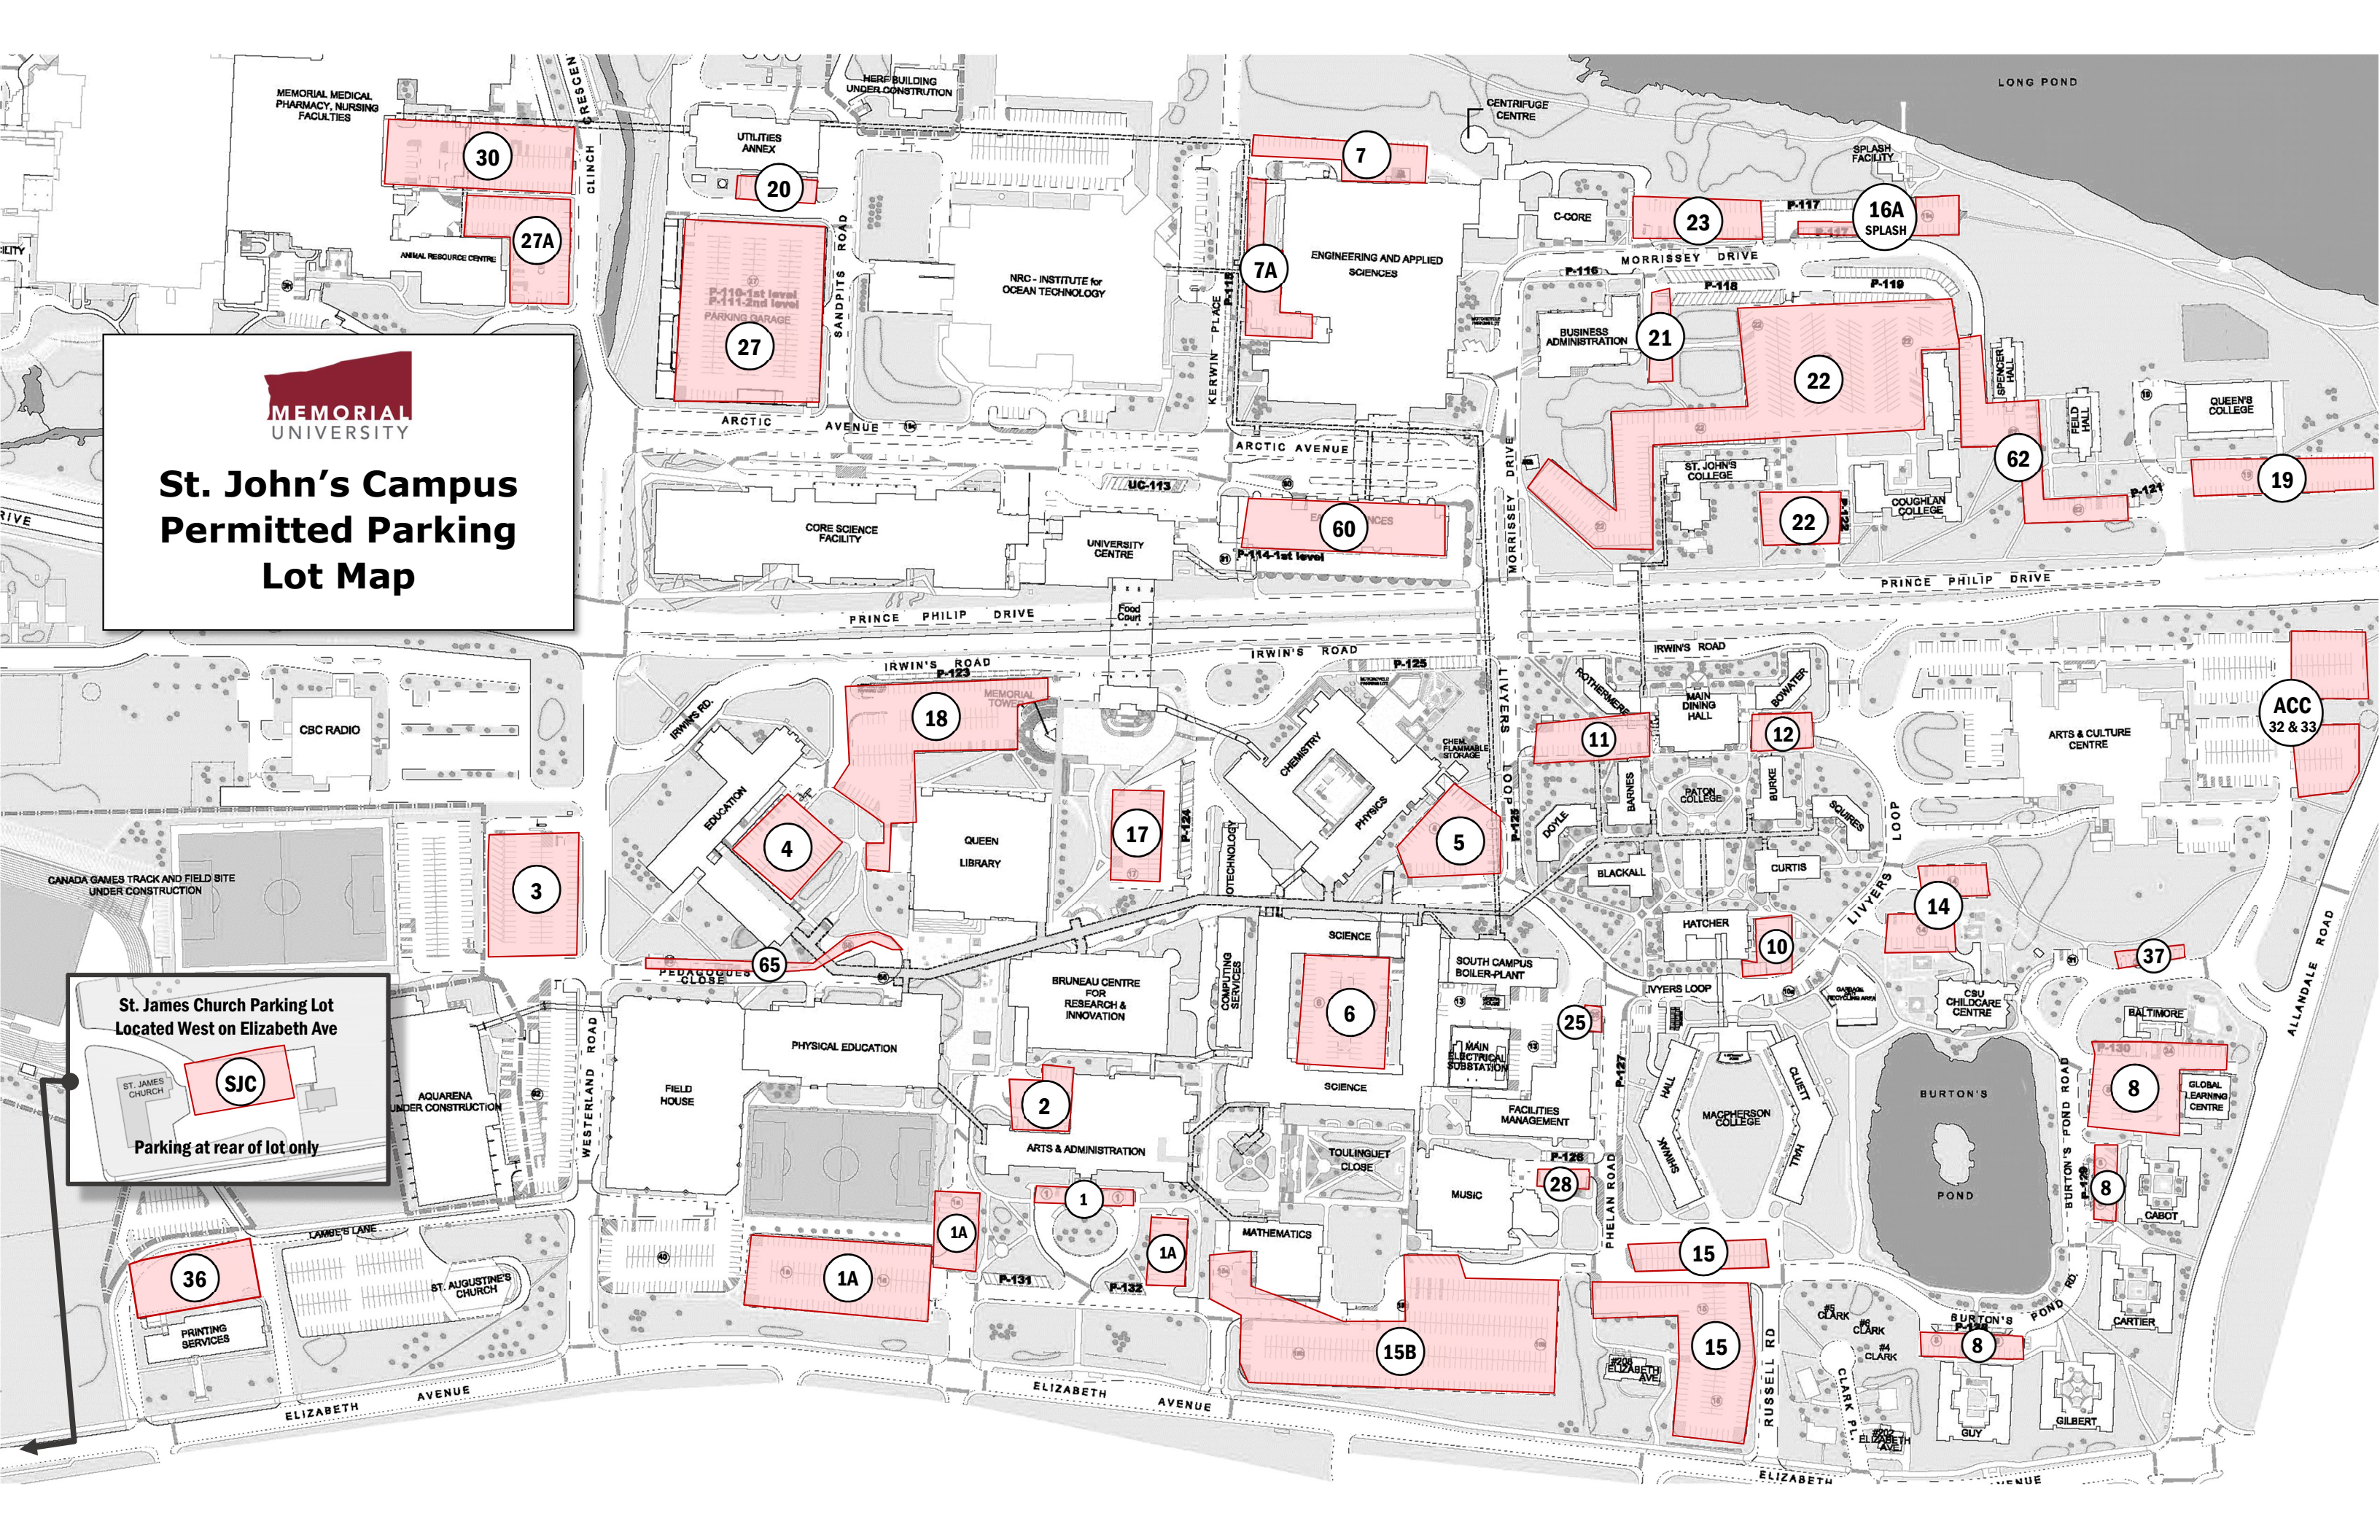

# St. John's Campus Permitted Parking Lot Map

St. James Church Parking Lot  
Located West on Elizabeth Ave

**SJC**

Parking at rear of lot only